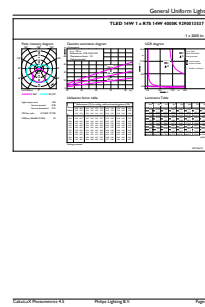

CorePro LEDlinearMV 14-120W R7S 840 D