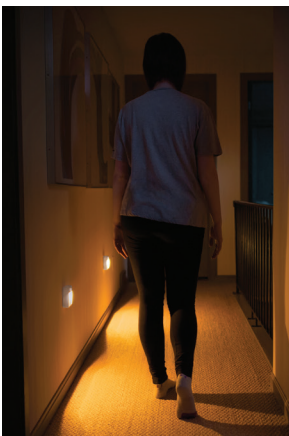

Wireless Motion Sensor Amber Stick Anywhere Light

Item # **MB720A**

Key Features

- **Motion Sensor Activated:** The Amber Stick Anywhere Light instantly turns on when it detects motion from up to 15 feet away. The light sensor helps to prevent light from activating in daylight.
- **Easy to Install:** No wires = quick and easy installation in under 5 minutes; no electrician required.
- **Energy Efficient:** Our high quality LEDs never need to be replaced. It's so efficient, you will get more than 80 hours of light on one set of batteries.
- **Bright LEDs:** The LED directs 20 lumens of sleep-friendly amber light downward to light pathways and stairs.
- **Multipurpose:** Automatic night light for bedrooms, hallways and bathrooms.
- **Durable, Weather Resistant:** Tight seals and UV resistant material allow the Mr Beams Amber Stick Anywhere Lights to work in all weather conditions.

Light Output	Light Coverage	Batteries
20 Lumens	10 Sq ft	AA 4x (not included)
Auto Shut Off	30 Seconds	
Motion Sensing Range	10-15 ft	
Warranty	1 Year	