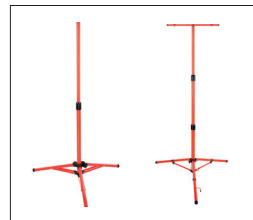

FLOODLIGHTS

LED WORKLIGHTS

- + Simple, robust aluminum housing
- + Bright, reliable worklight (4000K)
- + Flexible to use
- + Practical accessories available
- + Suitable for outdoor use

Tripod for 1/2 Floodlights

Ground spike for 1 Floodlight Standard

Fast connect cable for Floodlight Standard

Item no.:	EAN	Version	max. Power	Protection class	Lumen	Dimensions
83299 ML	4260198488790	Floodlight Standard	10 W	IP65	800 lm	114x85x164 mm
81159 ML	4260198488806	Floodlight Standard	20 W	IP65	1600 lm	129x86x176 mm
80733 ML	4260198488813	Floodlight Standard	50 W	IP65	4000 lm	184x85x224 mm
80736 ML	4260198488820	Floodlight Standard	100 W	IP65	8000 lm	284x86x283 mm
75846 ML	4260198488837	Floodlight AKKU 4 steps DIM, SOS-function	10 W	IP54	700 lm	156x113x216 mm
75698 ML	4260198488844	Floodlight AKKU 4 steps DIM, SOS-function	20 W	IP54	1400 lm	179x123x240 mm
80781 ML	4260198488851	Floodlight with stand + cable 1,5m	20 W	IP65	1600 lm	165x123x231 mm
80782 ML	4260198488868	Floodlight with stand + cable 1,5m	30 W	IP65	2400 lm	183x123x228 mm
80783 ML	4260198488875	Floodlight with stand + cable 1,5m	50 W	IP65	4000 lm	228x123x262 mm
80784 ML	4260198488882	Floodlight with stand + cable 1,5m	100 W	IP65	8000 lm	330x175x392 mm